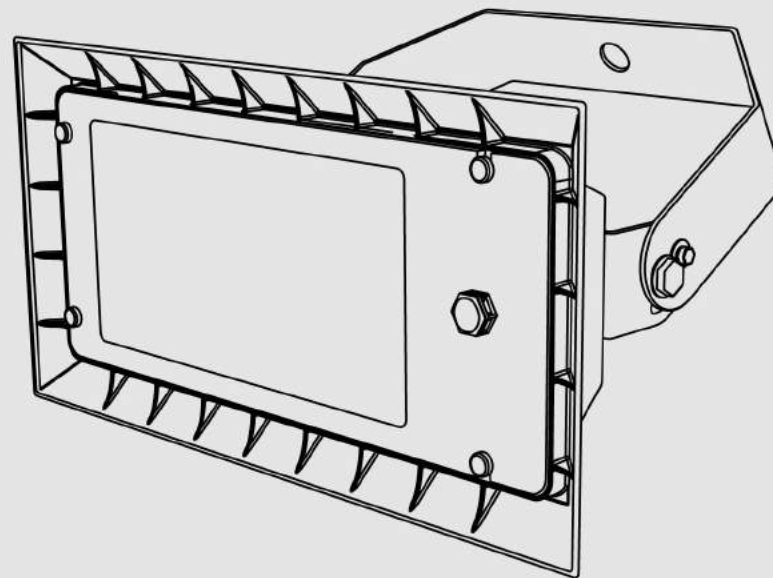

LED Floodlight

User Manual

80W / 100W / 150W