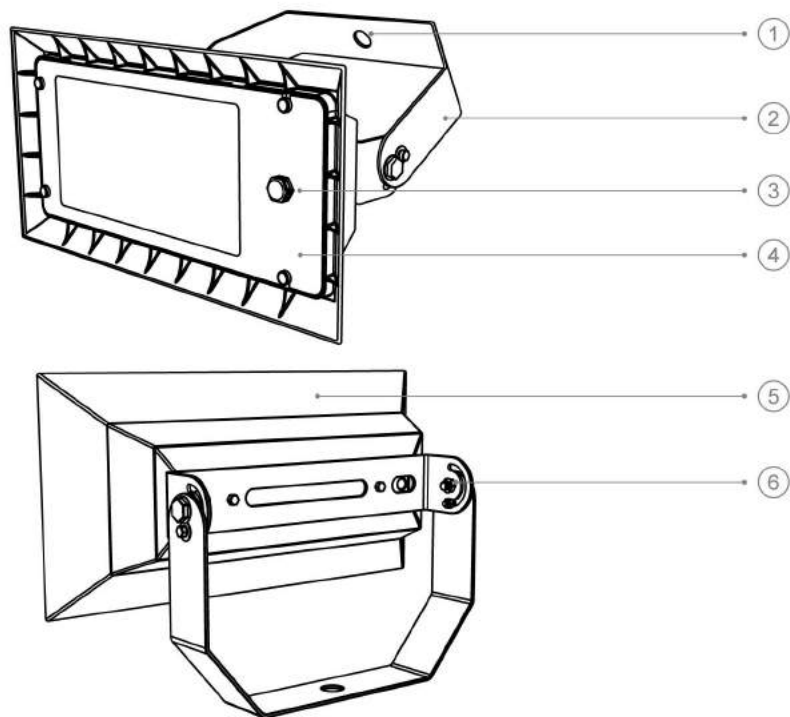

## Parts Description

- ① Lamp mounting hole    ② SUS 304 Bracket    ③ Waterproof Air Vents
- ④ Toughened glass    ⑤ Lamp Housing(alluminum alloy)
- ⑥ Shock proof screw

## Three view dimension