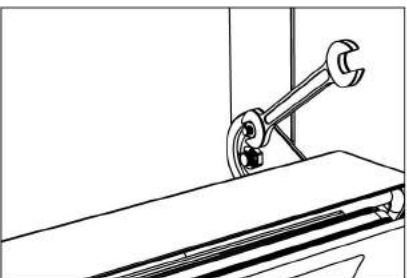

### Installation • Instruction

Step1

Fix the lamp bracket to the base

Step2

Adjust the angle of the lamp

Step3

Fix the lamp with open end wrench and inner hexagon spanner

### Wire Connection