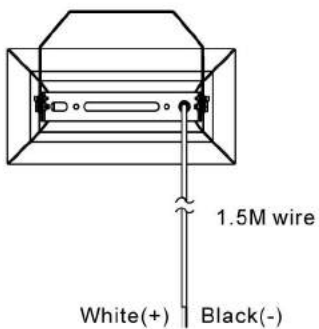

### Installation • Instruction

Step1

Fix the lamp bracket to the base

Step2

Adjust the angle of the lamp

Step3

Fix the lamp with open end wrench and inner hexagon spanner

### Wire Connection

## Three view dimension